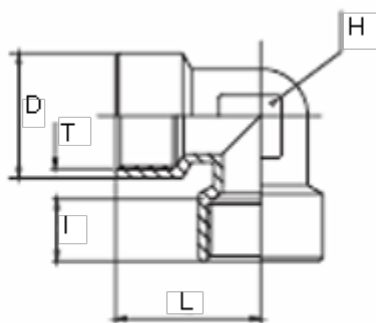

Data Sheet

Article number: 5891200TR34

Description: Elbow sleeve 1200TR
G3/4"

Measures

$d = 32.0$

$H = 25$

$L = 36.5$

$I = 16.5$

$T = 3/4"$